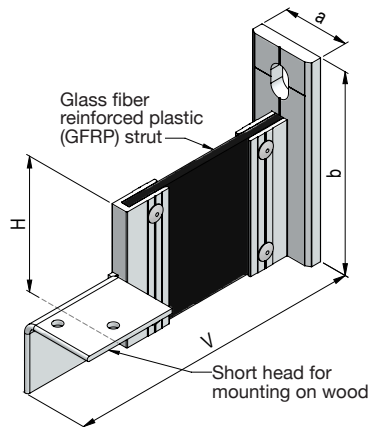

Thermo H bracket wood k-1-80

Item no.	V	H	a	b	From stock	Upon request
1710-000	≥ 140.0	80.0	40.0	120.0		X