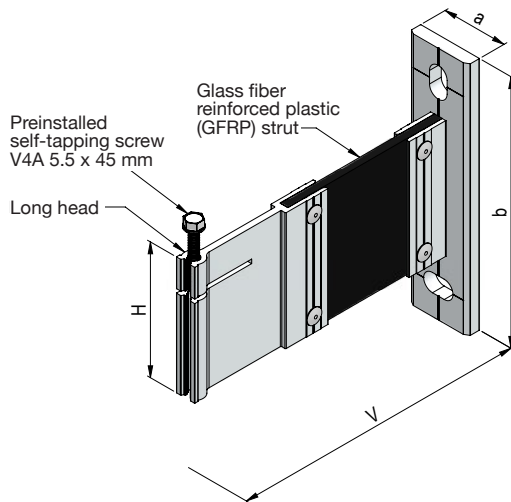

Thermo H bracket 2-80

Item no.	V	H	a	b	From stock	Upon request
1220-000	≥ 140.0	80.0	40.0	160.0		X