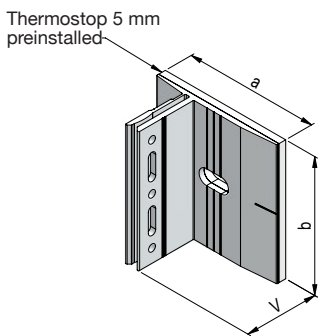

HV bracket V=50 mm

Item no.	V	a	b	From stock	Upon request
1130-050	50.0	90.0	90.0	X