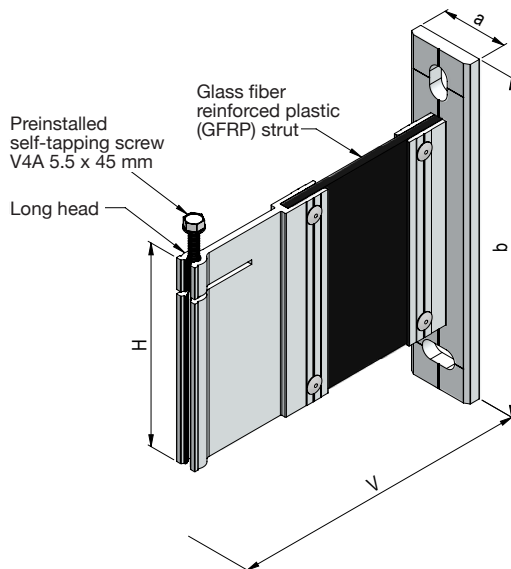

Thermo H bracket 2-120

Item no.	V	H	a	b	From stock	Upon request
1221-000	≥ 140.0	120.0	40.0	200.0		X