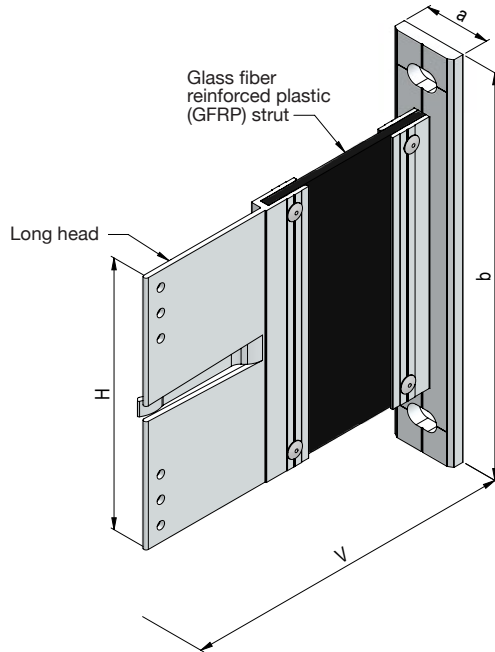

Thermo V bracket FP-2-160

Item no.	V	H	a	b	From stock	Upon request
1244-000	≥ 160.0	160.0	40.0	240.0		X