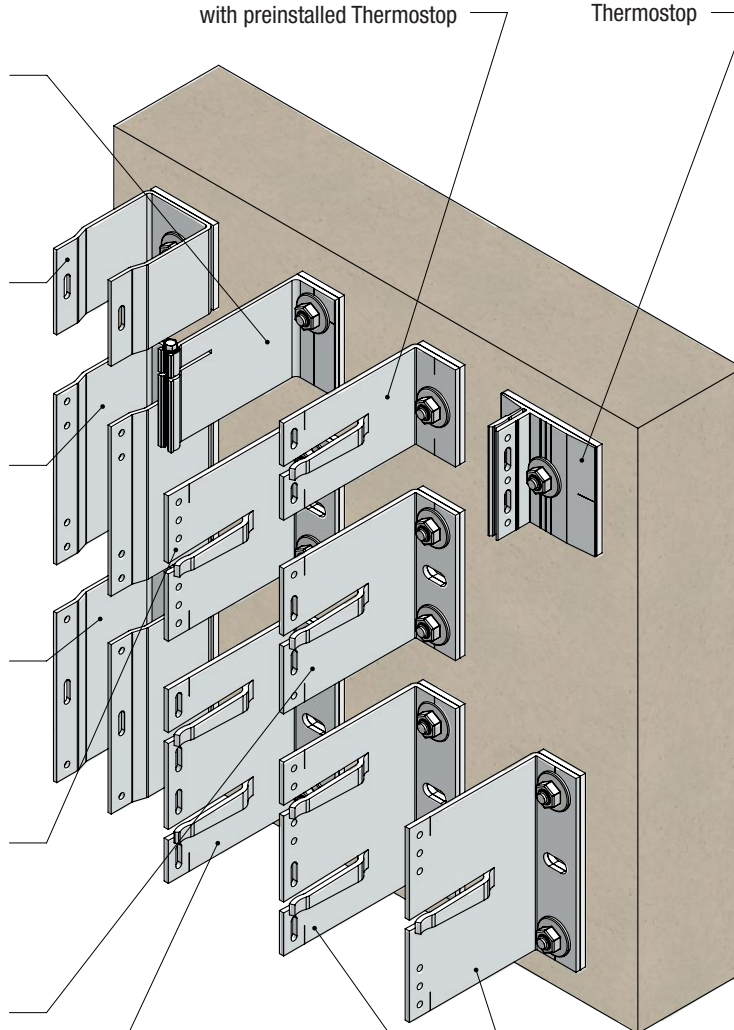

1100-000 Aluminum brackets

Item nos. 1110-073 to 1110-333
H bracket
V = 073–333 mm (every 20 mm)
with preinstalled Thermostop
and preinstalled
self-tapping screw 5.5x45 mm

Item no. 1120-000
V bracket GP-80
H = 80 mm, V ≥ 80 mm
with preinstalled Thermostop

Item no. 1130-040
HV bracket V = 40 mm
with preinstalled
Thermostop

Item no. 1140-000
U-70 bracket GP
H = 70 mm, V ≥ 80 mm
with preinstalled Thermostop

Item no. 1141-000
U-140 bracket FP
H = 140 mm, V ≥ 80 mm
with preinstalled Thermostop

Item no. 1142-000
U-140 bracket Kombi
H = 140 mm, V ≥ 80 mm
with preinstalled Thermostop

Item no. 1121-000
V bracket FP-120
H = 140 mm, V ≥ 80 mm
with preinstalled Thermostop

Item no. 1122-000
V bracket Kombi-120
H = 120 mm, V ≥ 80 mm
with preinstalled Thermostop

Item no. 1123-000
V bracket GP/GP-160
H = 160 mm, V ≥ 80 mm
with preinstalled Thermostop

Item no. 1124-000
V bracket GP/FP-160
H = 160 mm, V ≥ 80 mm
with preinstalled Thermostop

Item no. 1125-000
V bracket FP-160
H = 160 mm, V ≥ 80 mm
with preinstalled Thermostop