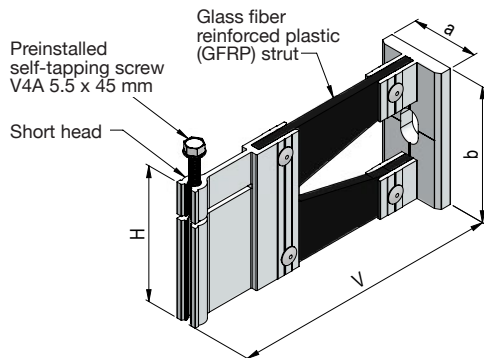

Thermo H bracket k-1-80 LL central

Item no.	V	H	a	b	From stock	Upon request
1315-000	≥ 145.0	80.0	40.0	80.0		X