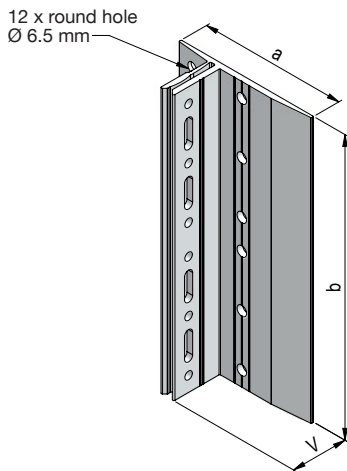

HV-double bracket V=35 mm (for mounting on wood)

Item no.	V	a	b	From stock	Upon request
1133-035	35.0	90.0	180.0		X