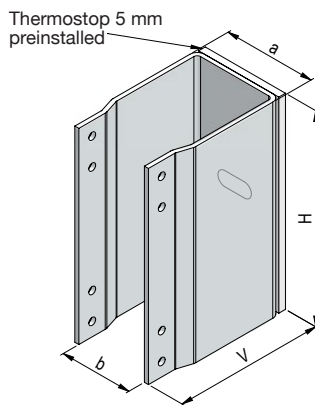

U-140 bracket FP

Item no.	V	H	a	b	From stock	Upon request
1141-000	≥ 80.0	140.0	62.0	49.0		X