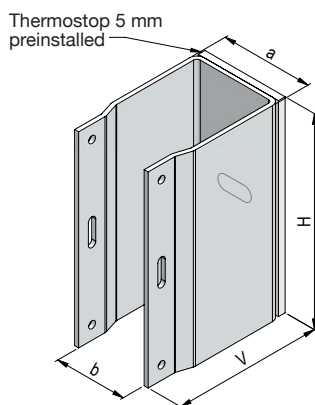

U-140 bracket Kombi

Item no.	V	H	a	b	From stock	Upon request
1142-000	≥ 80.0	140.0	62.0	49.0		X