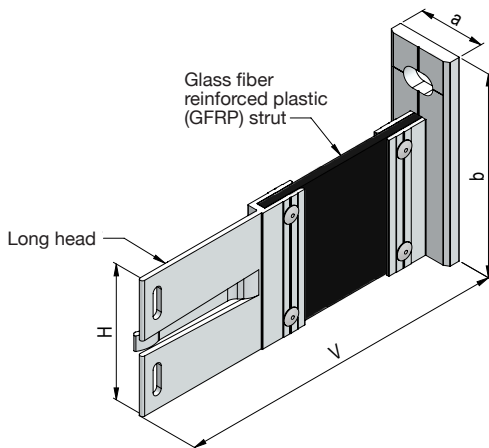

Thermo V bracket GP-1-80_s

Item no.	V	H	a	b	From stock	Upon request
1236-000	≥ 160.0	80.0	40.0	120.0		X