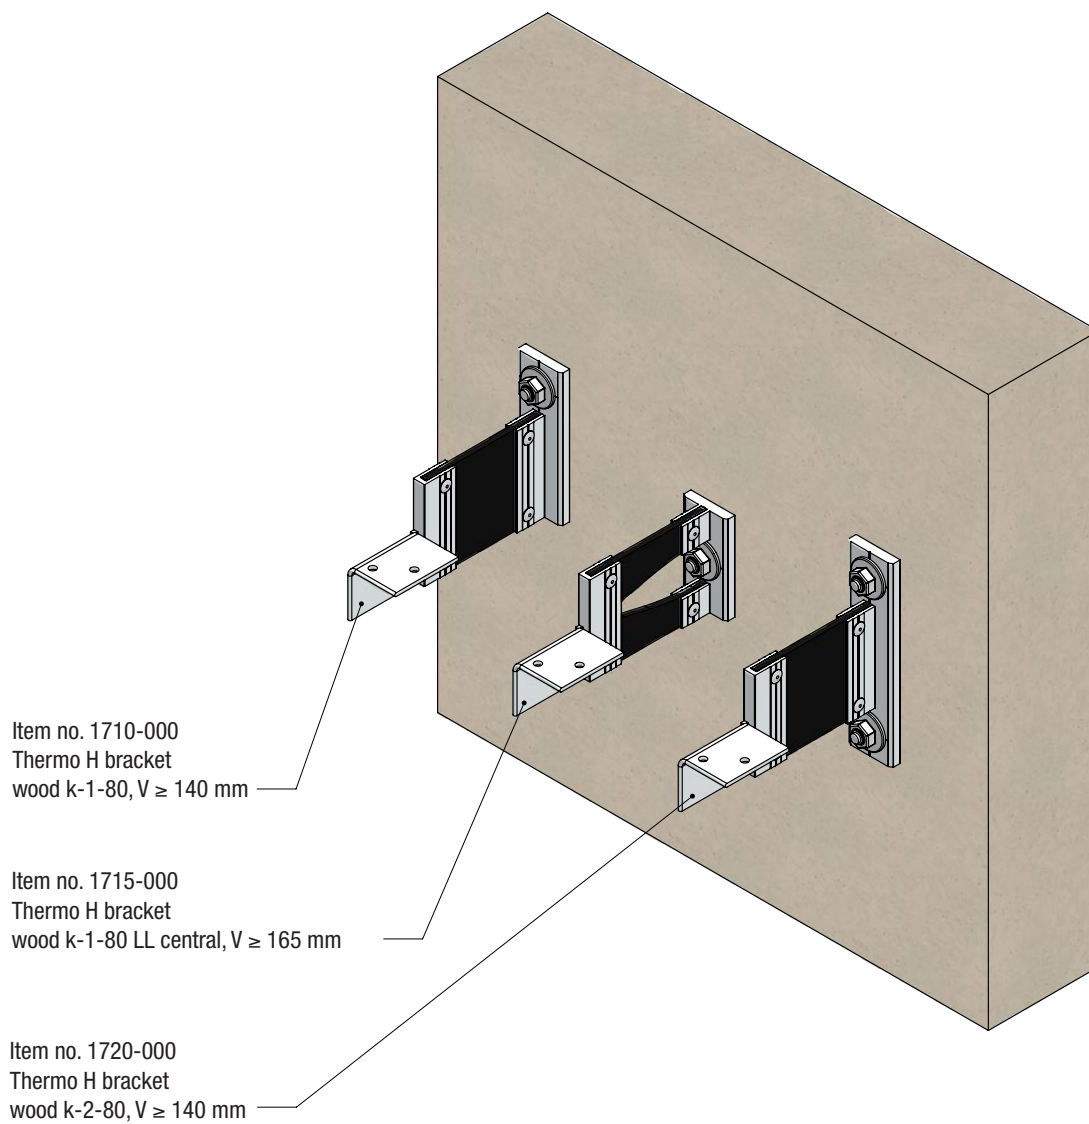

1700-000 Short Thermo H brackets wood