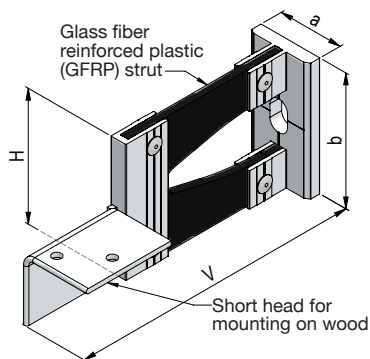

1700-000 Short Thermo H brackets wood

Thermo H bracket wood k-1-80

Item no.	V	H	a	b	From stock	Upon request
1710-000	≥ 140.0	80.0	40.0	120.0		X

Thermo H bracket wood k-1-80 LL central

Item no.	V	H	a	b	From stock	Upon request
1715-000	≥ 165.0	80.0	40.0	80.0		X