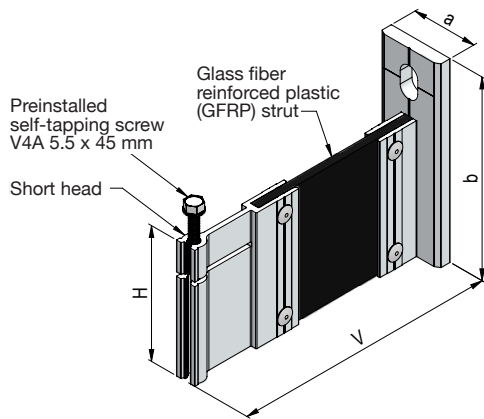

Thermo V bracket GP/FP-2-160

Item no.	V	H	a	b	From stock	Upon request
1245-000	≥ 160.0	160.0	40.0	240.0		X

1300-000 Short Thermo brackets

Thermo H bracket k-1-80

Item no.	V	H	a	b	From stock	Upon request
1310-000	≥ 120.0	80.0	40.0	120.0		X