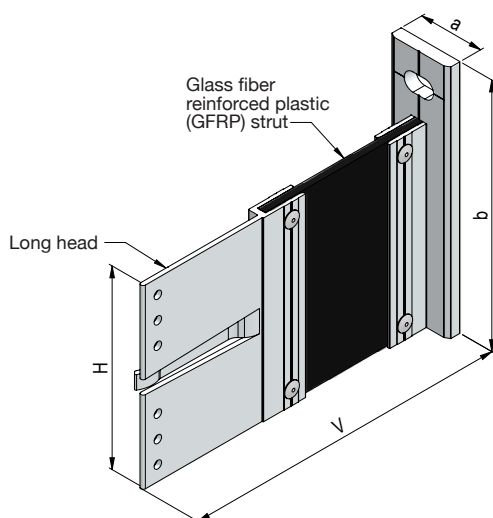

Thermo V bracket FP-1-120_s

Item no.	V	H	a	b	From stock	Upon request
1237-000	≥ 160.0	120.0	40.0	160.0		X