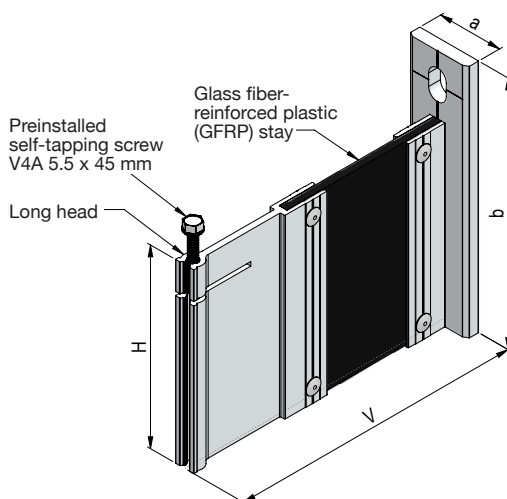

Thermo H bracket 1-120

Item no.	V	H	a	b	From stock	Upon request
1211-000	≥ 140.0	120.0	40.0	160.0		X