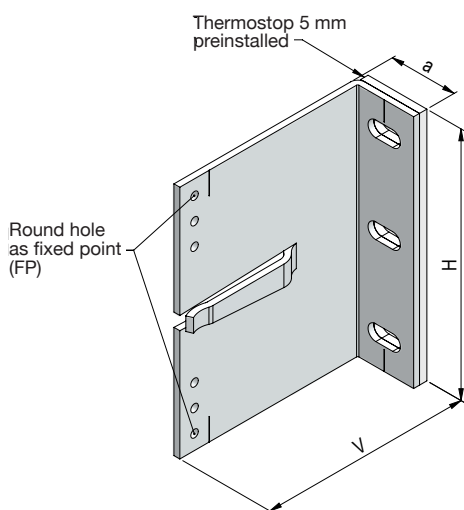

V bracket GP/GP-160

Item no.	V	H	a	From stock	Upon request
1123-000	≥ 80.0	160.0	42.0		X

V bracket GP/FP-160

Item no.	V	H	a	From stock	Upon request
1124-000	≥ 80.0	160.0	42.0		X

V bracket FP-160

Item no.	V	H	a	From stock	Upon request
1125-000	≥ 80.0	160.0	42.0		X