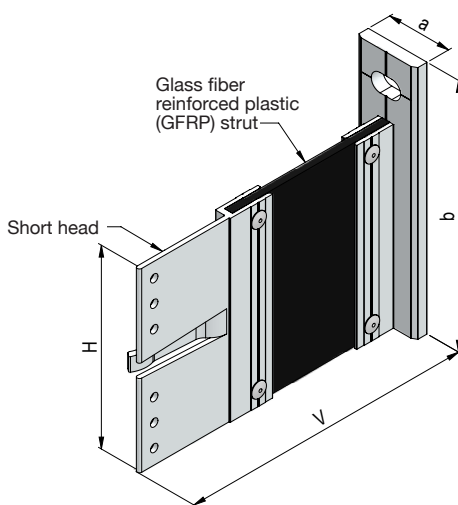

Thermo V bracket k-FP-1-120_s

Item no.	V	H	a	b	From stock	Upon request
1337-000	≥ 140.0	120.0	40.0	160.0		X