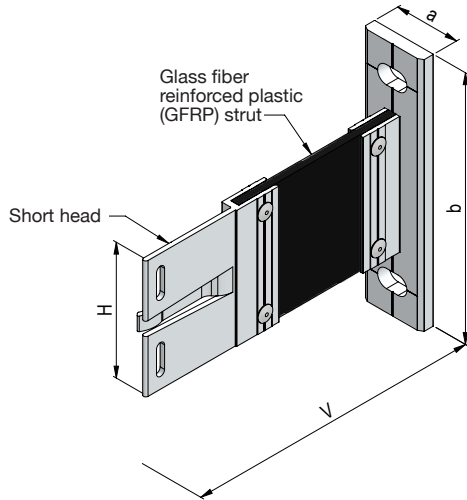

Thermo V bracket k-GP-2-80

Item no.	V	H	a	b	From stock	Upon request
1340-000	≥ 140.0	80.0	40.0	160.0		X