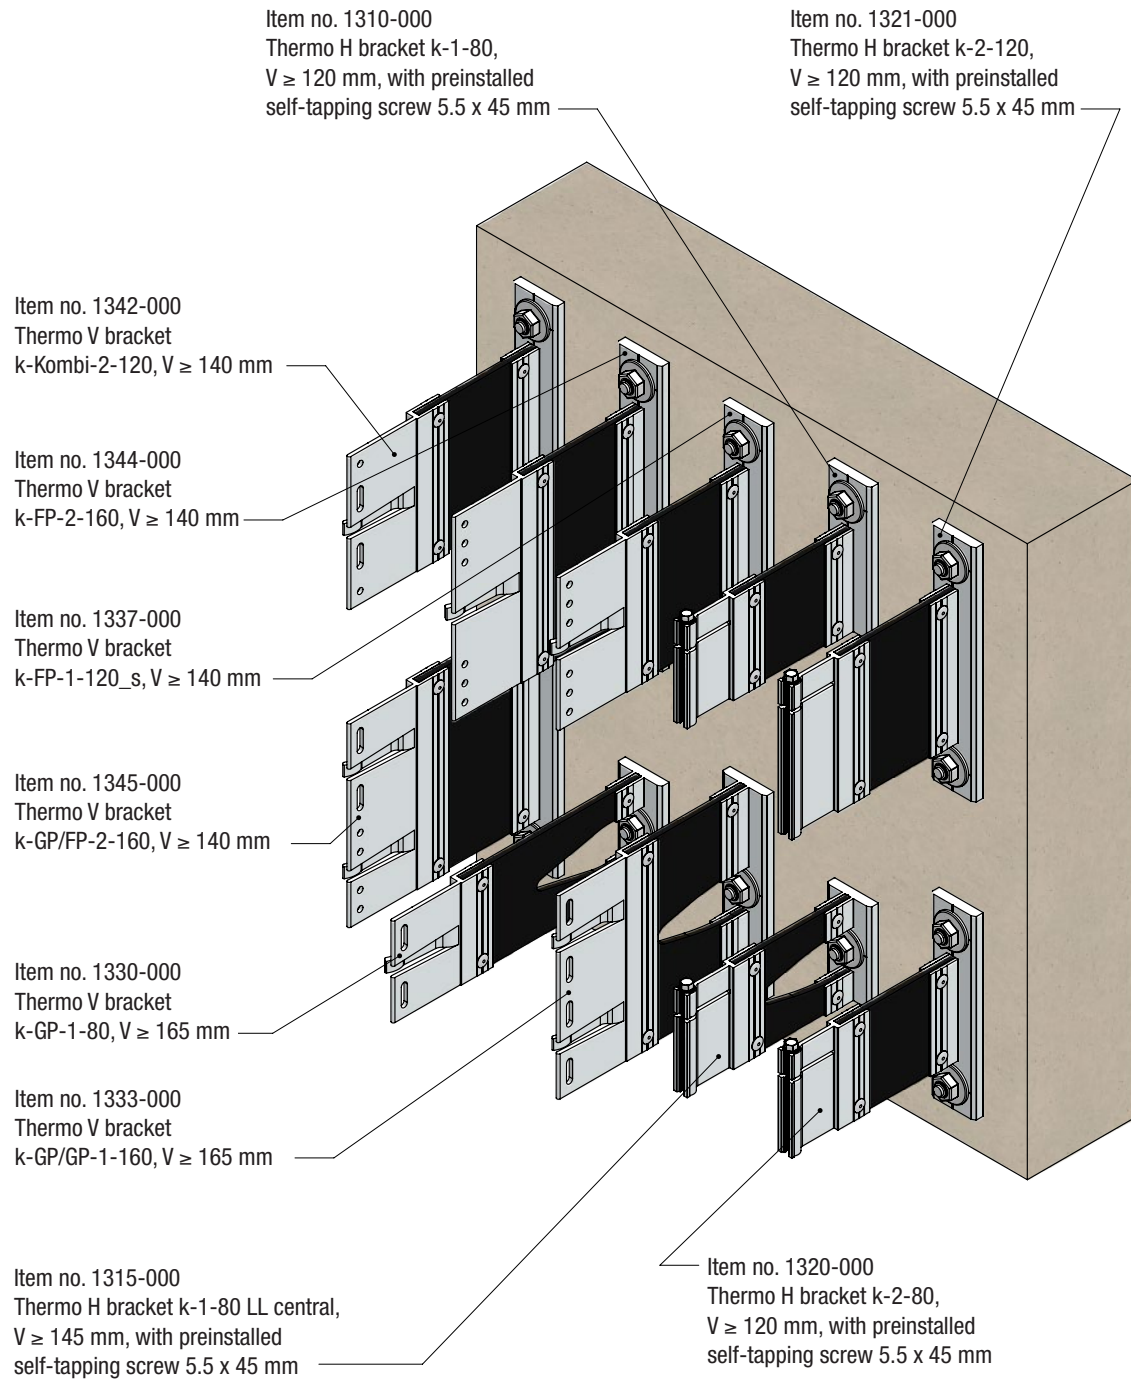

1300-000 Short Thermo brackets