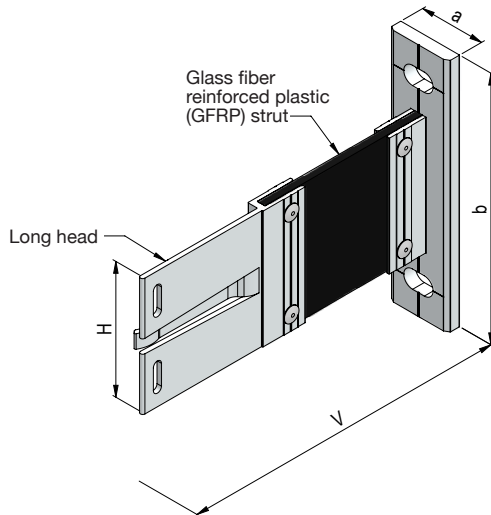

Thermo V bracket GP-2-80

Item no.	V	H	a	b	From stock	Upon request
1240-000	≥ 160.0	80.0	40.0	160.0		X