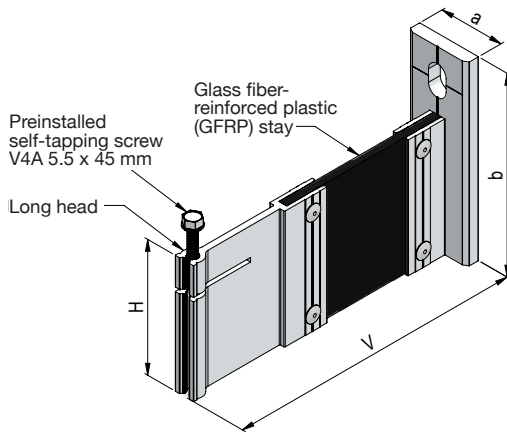

Thermo H bracket 1-80

Item no.	V	H	a	b	From stock	Upon request
1210-000	≥ 140.0	80.0	40.0	120.0		X