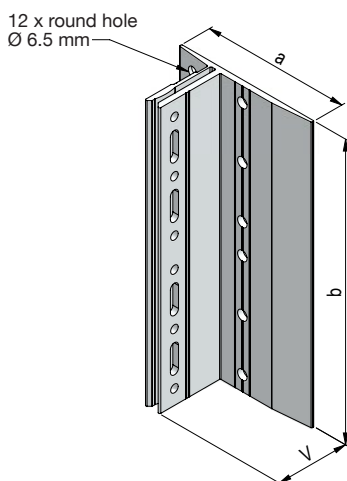

HV-double bracket V=45 mm (for mounting on wood)

Item no.	V	a	b	From stock	Upon request
1133-045	45.0	90.0	180.0		X