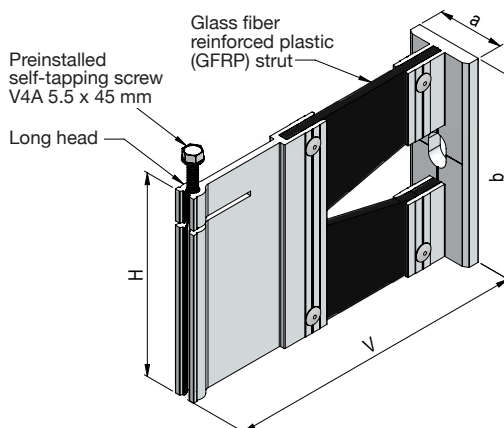

Thermo H bracket 1-120 LL zentral

Item no.	V	H	a	b	From stock	Upon request
1216-000	≥ 165.0	120.0	40.0	120.0		X