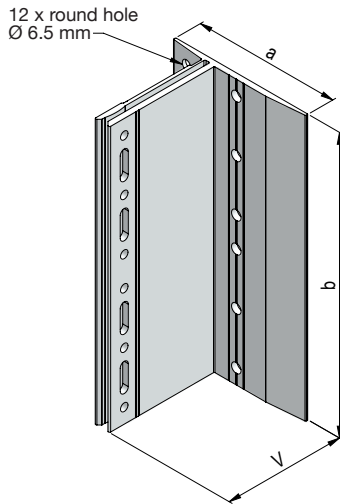

HV-double bracket V=75 mm (for mounting on wood)

Item no.	V	a	b	From stock	Upon request
1133-075	75.0	90.0	180.0		X