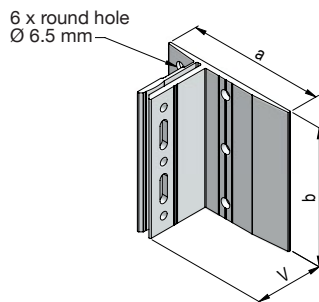

HV bracket V=45 mm (for mounting on wood)

Item no.	V	a	b	From stock	Upon request
1132-045	45.0	90.0	90.0		X