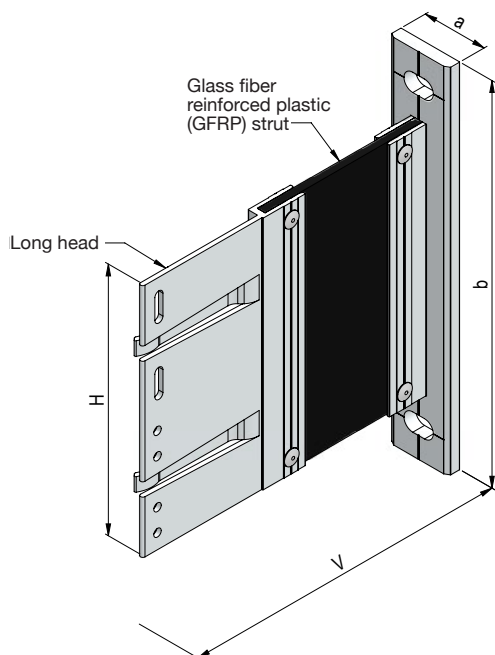

Thermo V bracket GP/FP-2-160

Item no.	V	H	a	b	From stock	Upon request
1245-000	≥ 160.0	160.0	40.0	240.0		X