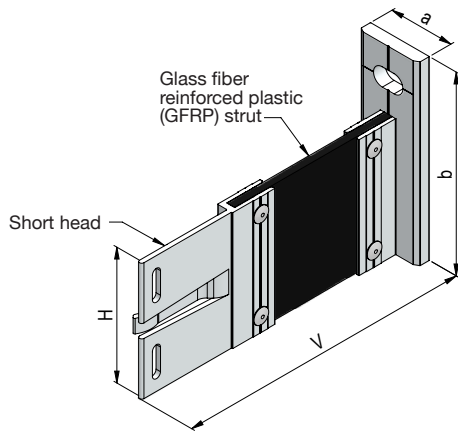

Thermo V bracket k-GP-1-80_s

Item no.	V	H	a	b	From stock	Upon request
1336-000	≥ 140.0	80.0	40.0	80.0		X