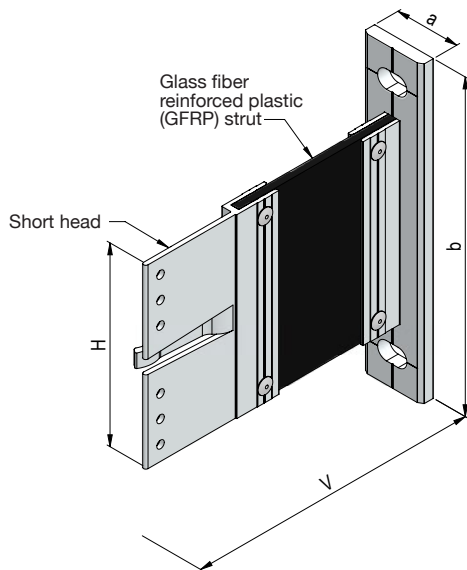

Thermo V bracket k-FP-2-120

Item no.	V	H	a	b	From stock	Upon request
1341-000	≥ 140.0	120.0	40.0	200.0		X