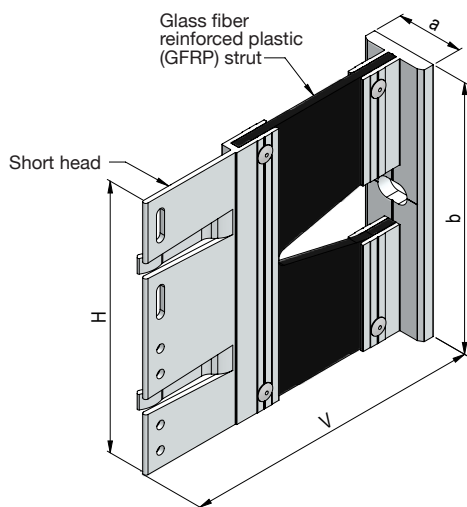

Thermo V bracket k-GP/FP-1-160

Item no.	V	H	a	b	From stock	Upon request
1335-000	≥ 165.0	160.0	40.0	160.0		X