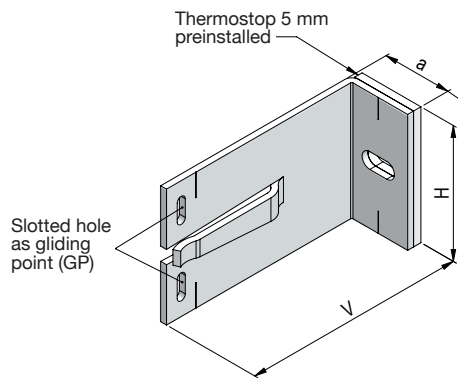

V bracket GP-80

Item no.	V	H	a	From stock	Upon request
1120-000	≥ 80.0	80.0	42.0		X