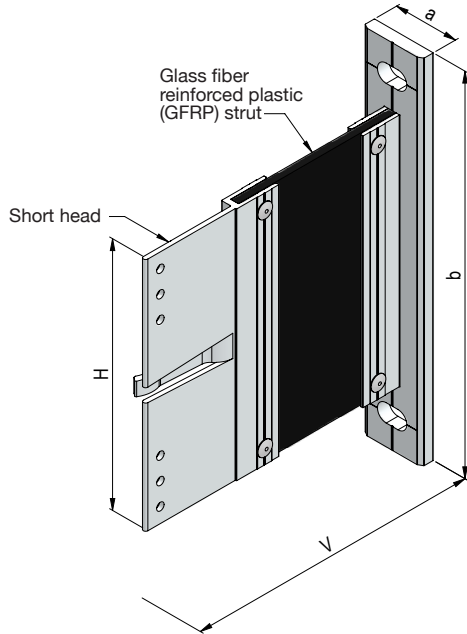

Thermo V bracket k-FP-2-160

Item no.	V	H	a	b	From stock	Upon request
1344-000	≥ 140.0	160.0	40.0	240.0		X