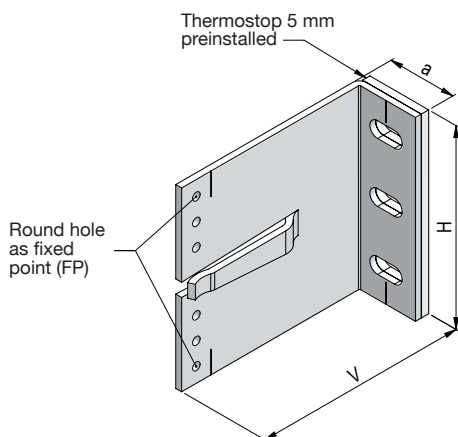

V bracket FP-120

Item no.	V	H	a	From stock	Upon request
1121-000	≥ 80.0	120.0	42.0		X