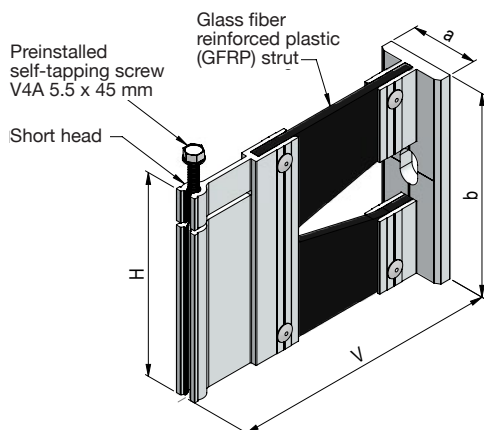

Thermo H bracket k-1-120 LL central

Item no.	V	H	a	b	From stock	Upon request
1316-000	≥ 145.0	120.0	40.0	120.0		X