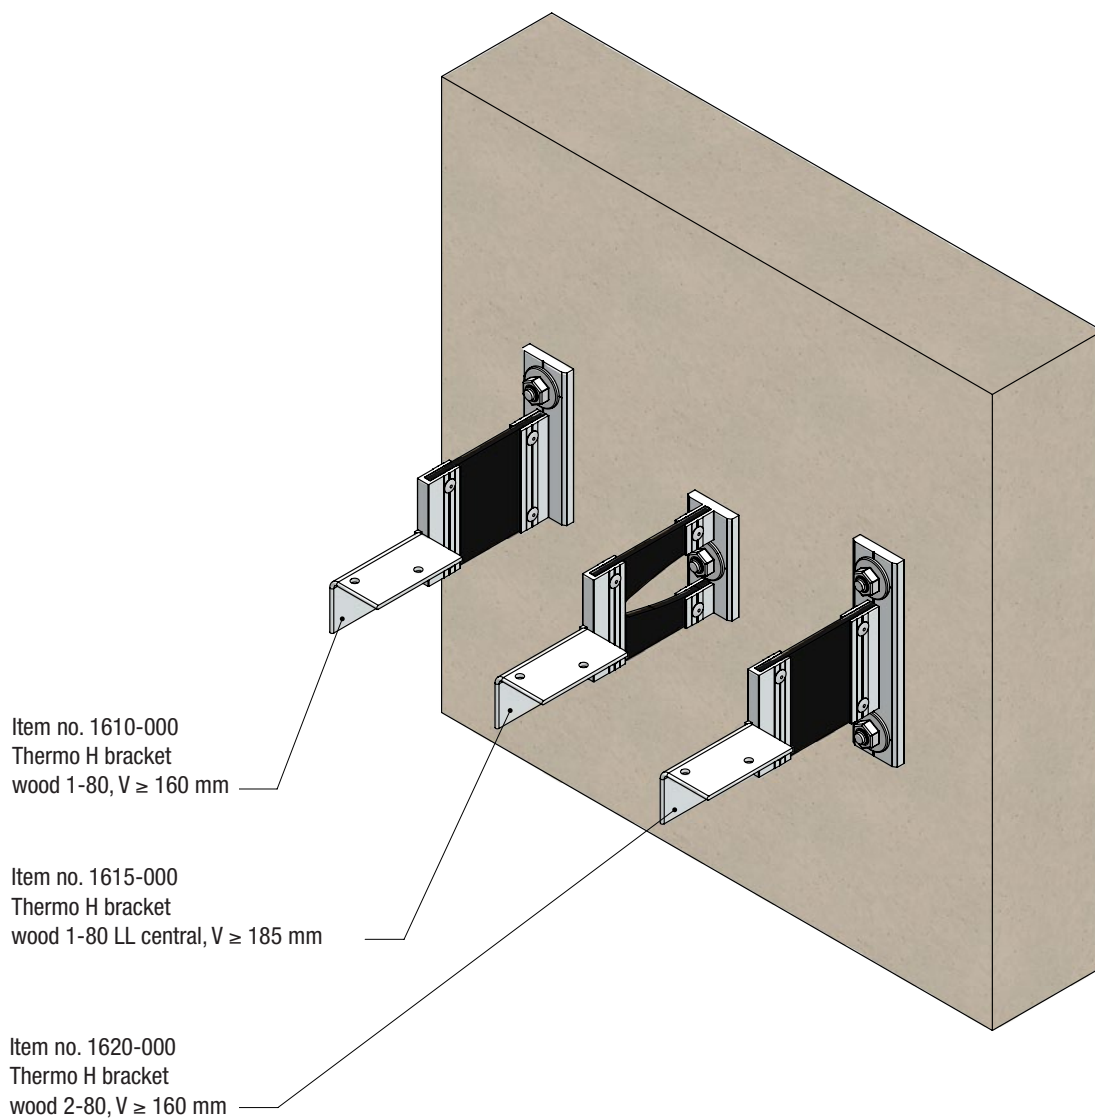

1600-000 Long Thermo H brackets wood