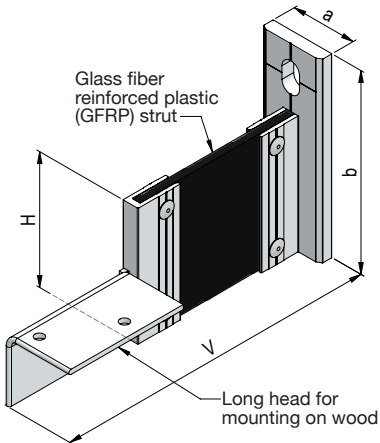

Thermo H bracket V2-2-80

Item no.	V	H	a	b	From stock	Upon request
1520-000	≥ 100.0	80.0	40.0	160.0		X

1600-000 Long Thermo H brackets wood

Thermo H bracket wood 1-80

Item no.	V	H	a	b	From stock	Upon request
1610-000	≥ 160.0	80.0	40.0	120.0		X