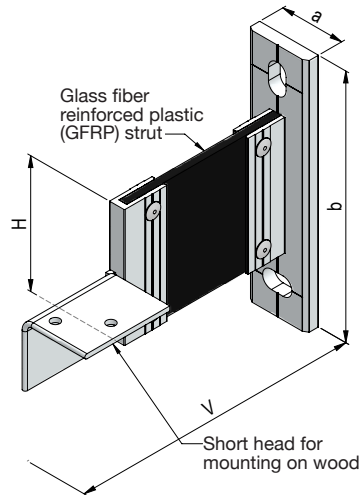

Thermo H bracket wood k-2-80

Item no.	V	H	a	b	From stock	Upon request
1720-000	≥ 140.0	80.0	40.0	160.0		X