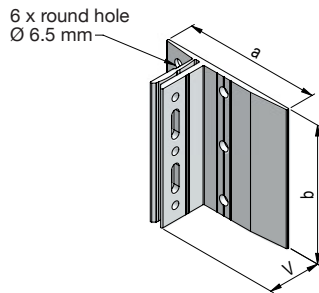

HV bracket V=35 mm (for mounting on wood)

Item no.	V	a	b	From stock	Upon request
1132-035	35.0	90.0	90.0		X