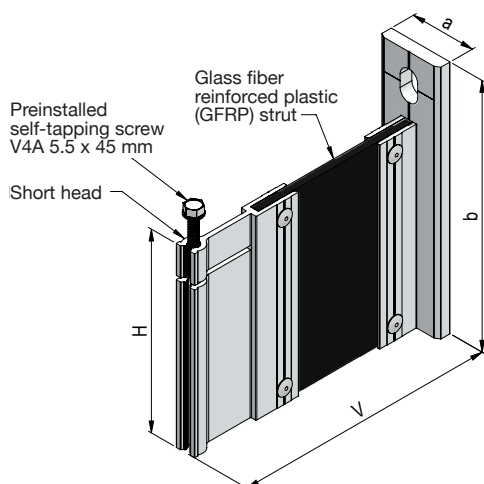

Thermo H bracket k-1-120

Item no.	V	H	a	b	From stock	Upon request
1311-000	≥ 120.0	120.0	40.0	160.0		X