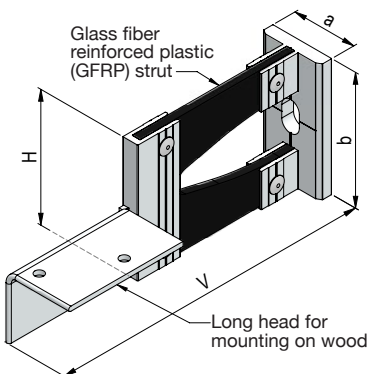

Thermo H bracket wood 1-80 LL central

Item no.	V	H	a	b	From stock	Upon request
1615-000	≥ 185.0	80.0	40.0	80.0		X