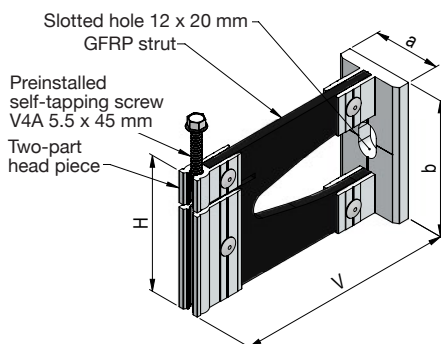

Thermo H bracket V2-1.80 LL central

Item no.	V	H	a	b	From stock	Upon request
1515-000	≥ 130.0	80.0	40.0	80.0		X