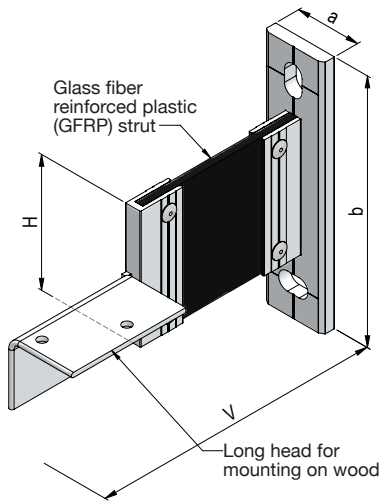

Thermo H bracket wood 2-80

Item no.	V	H	a	b	From stock	Upon request
1620-000	≥ 160.0	80.0	40.0	160.0		X