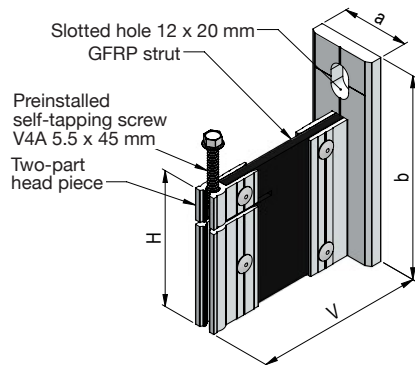

Thermo H bracket V2-1-80

Item no.	V	H	a	b	From stock	Upon request
1510-000	≥ 100.0	80.0	40.0	120.0		X