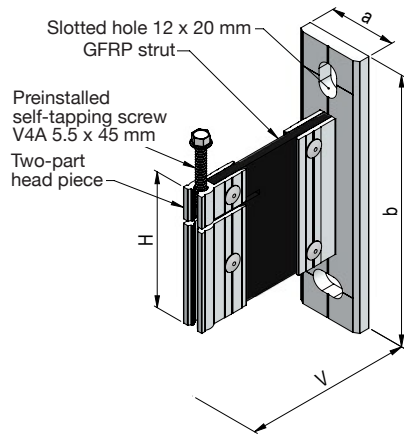

Thermo H bracket V2-2-80

Item no.	V	H	a	b	From stock	Upon request
1520-000	≥ 100.0	80.0	40.0	160.0		X