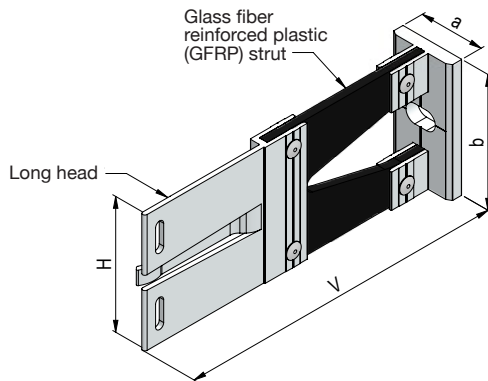

Thermo V bracket GP-1-80

Item no.	V	H	a	b	From stock	Upon request
1230-000	≥ 185.0	80.0	40.0	80.0		X