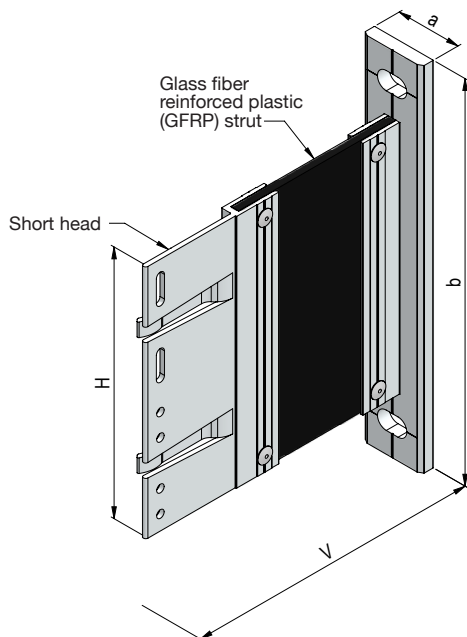

Thermo V bracket k-GP/FP-2-160

Item no.	V	H	a	b	From stock	Upon request
1345-000	≥ 140.0	160.0	40.0	240.0		X