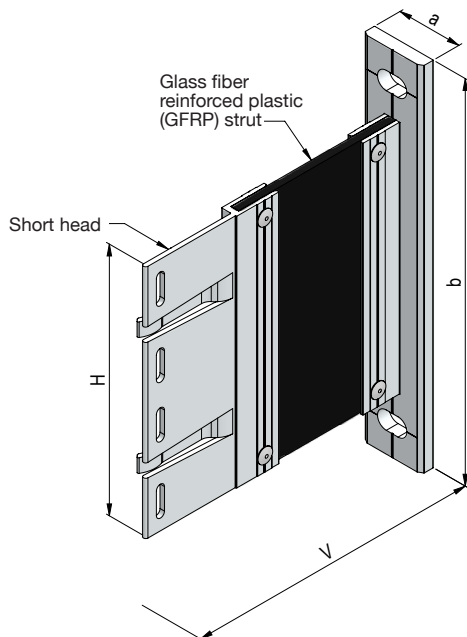

Thermo V bracket k-GP/GP-2-160

Item no.	V	H	a	b	From stock	Upon request
1343-000	≥ 140.0	160.0	40.0	240.0		X