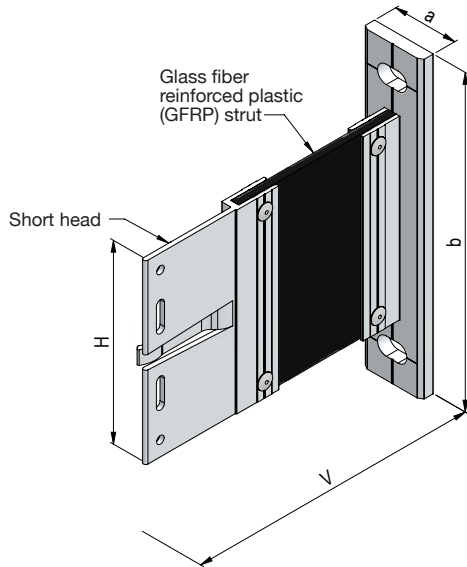

Thermo V bracket k-Kombi-2-120

Item no.	V	H	a	b	From stock	Upon request
1342-000	≥ 140.0	120.0	40.0	200.0		X