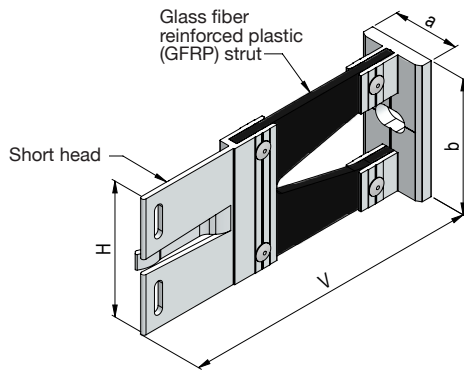

Thermo V bracket k-GP-1-80

Item no.	V	H	a	b	From stock	Upon request
1330-000	≥ 165.0	80.0	40.0	80.0		X