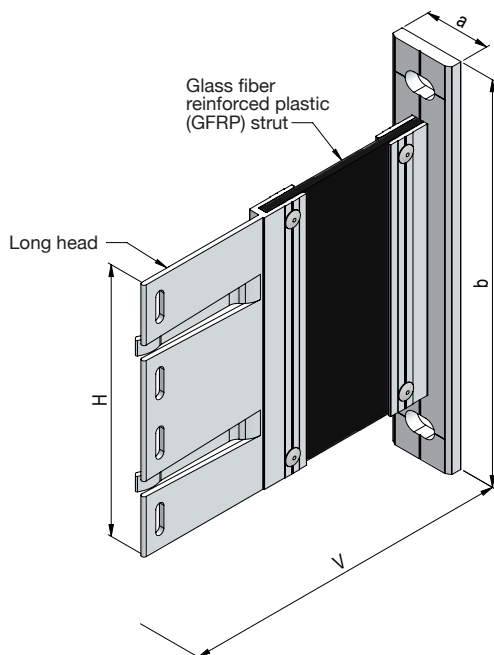

Thermo V bracket GP/GP-2-160

Item no.	V	H	a	b	From stock	Upon request
1243-000	≥ 160.0	160.0	40.0	240.0		X