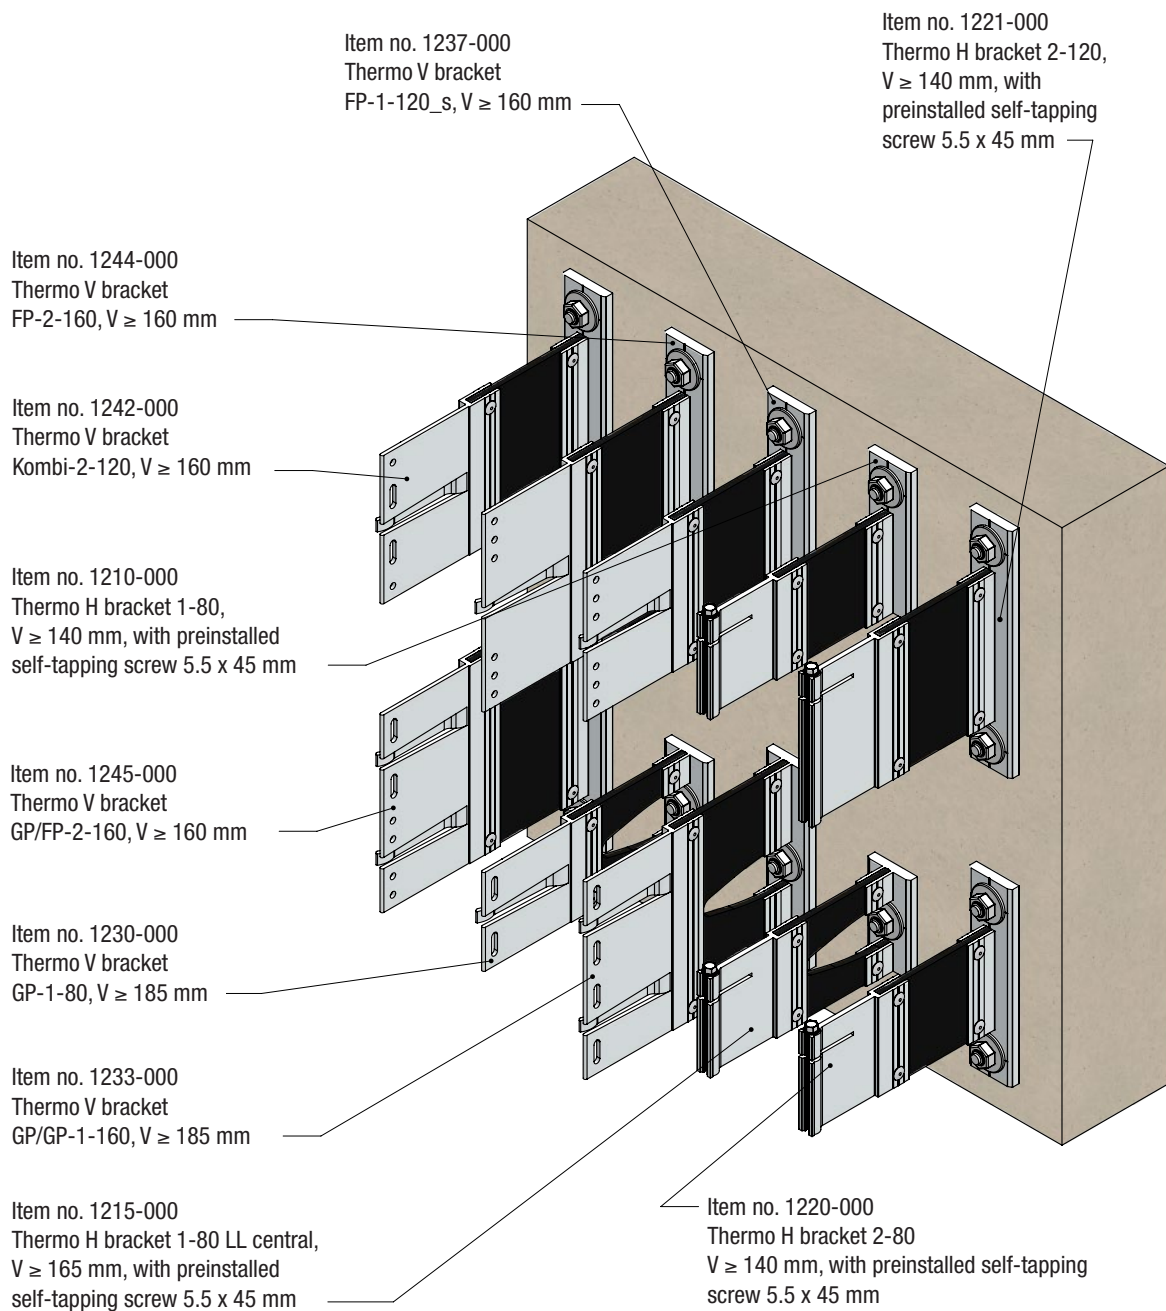

U-140 bracket FP

Item no.	V	H	a	b	From stock	Upon request
1141-000	≥ 80.0	140.0	62.0	49.0		X

U-140 bracket Kombi

Item no.	V	H	a	b	From stock	Upon request
1142-000	≥ 80.0	140.0	62.0	49.0		X

1200-000 Long Thermo brackets