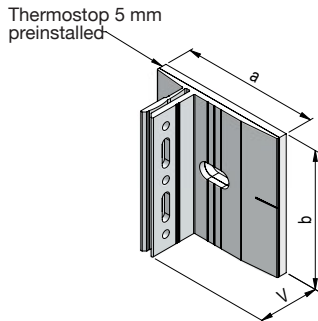

HV bracket V=40 mm

Item no.	V	a	b	From stock	Upon request
1130-040	40.0	90.0	90.0	X