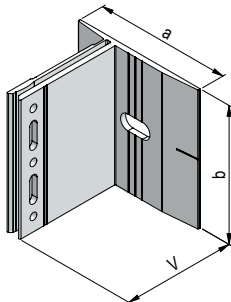

HV bracket V=75 mm, without Thermostop

Item no.	V	a	b	From stock	Upon request
1130-075	75.0	90.0	90.0	X