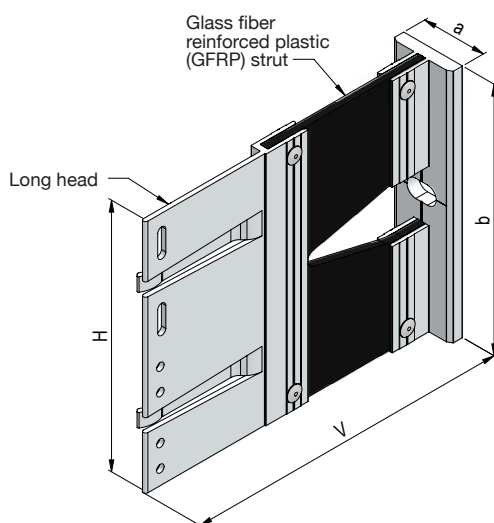

Thermo V bracket GP/FP-1-160

Item no.	V	H	a	b	From stock	Upon request
1235-000	≥ 185.0	160.0	40.0	160.0		X