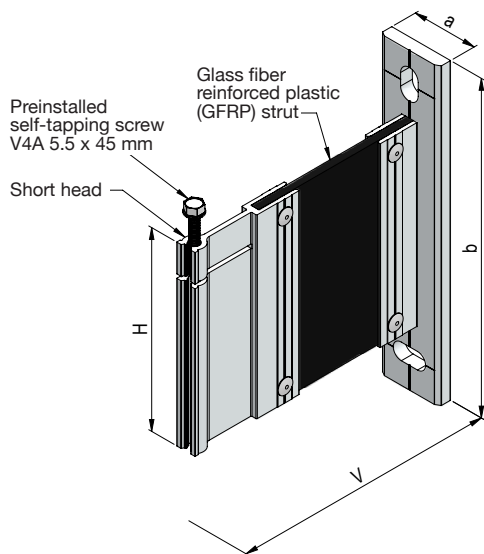

Thermo H bracket k-2-120

Item no.	V	H	a	b	From stock	Upon request
1321-000	≥ 120.0	120.0	40.0	200.0		X