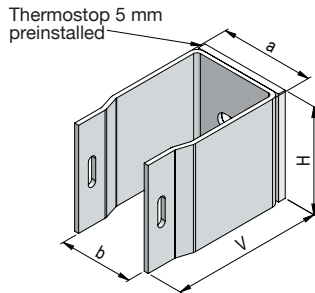

U-70 bracket GP

Item no.	V	H	a	b	From stock	Upon request
1140-000	≥ 80.0	70.0	62.0	49.0		X