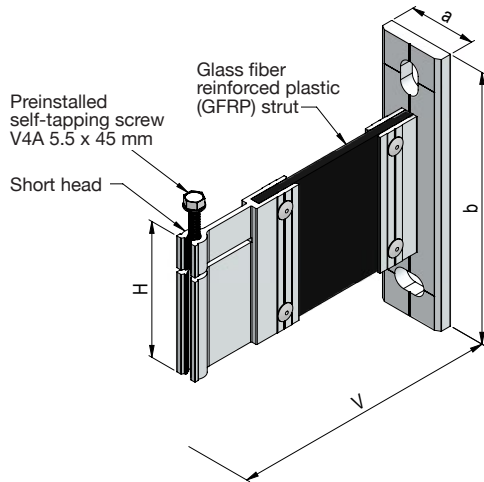

Thermo H bracket k-2-80

Item no.	V	H	a	b	From stock	Upon request
1320-000	≥ 120.0	80.0	40.0	160.0		X