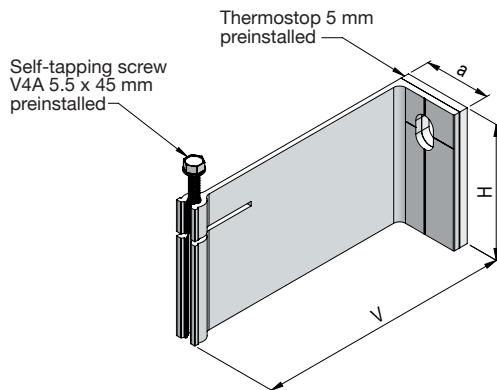

H brackets

Item no.	V	H	a	From stock	Upon request
1110-073	73.0	80.0	40.0	X	
1110-093	93.0	80.0	40.0	X	
1110-113	113.0	80.0	40.0	X	
1110-133	133.0	80.0	40.0	X	
1110-153	153.0	80.0	40.0	X	
1110-173	173.0	80.0	40.0	X	
1110-193	193.0	80.0	40.0	X	
1110-213	213.0	80.0	40.0	X	
1110-233	233.0	80.0	40.0	X	
1110-253	253.0	80.0	40.0	X	
1110-273	273.0	80.0	40.0	X	
1110-293	293.0	80.0	40.0	X	
1110-313	313.0	80.0	40.0	X	
1110-333	333.0	80.0	40.0	X