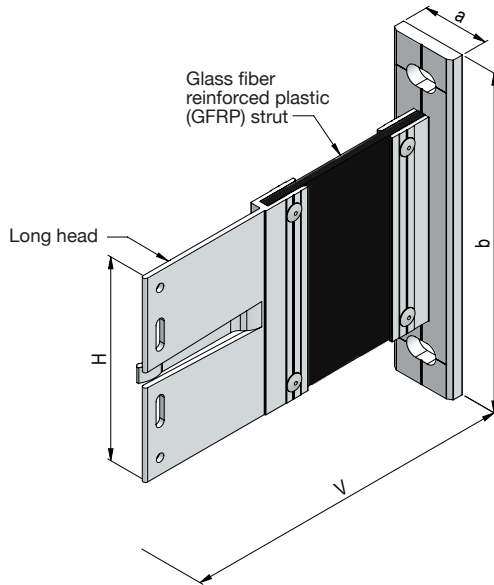

Thermo V bracket Kombi-2-120

Item no.	V	H	a	b	From stock	Upon request
1242-000	≥ 160.0	120.0	40.0	200.0		X