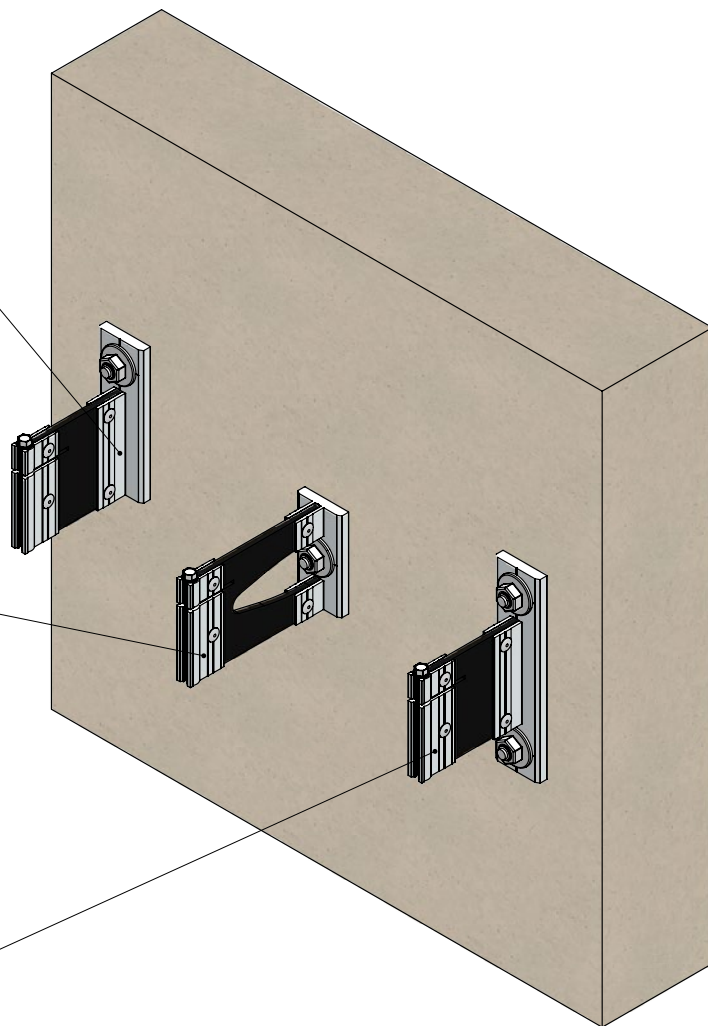

Thermo V bracket k-GP/FP-2-160

Item no.	V	H	a	b	From stock	Upon request
1345-000	≥ 140.0	160.0	40.0	240.0		X

1500-000 Thermo H brackets V2

Item no. 1510-000
Thermo H bracket V2-1-80,
 $V \geq 100$ mm, with preinstalled
self-tapping screw 5.5 x 45 mm

Item no. 1515-000
Thermo H bracket V2-1-80 LL central,
 $V \geq 130$ mm, with preinstalled
self-tapping screw 5.5 x 45 mm

Item no. 1520-000
Thermo H bracket V2-2-80,
 $V \geq 100$ mm, with preinstalled
self-tapping screw 5.5 x 45 mm