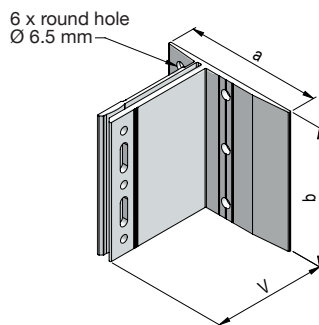

HV bracket V=75 mm (for mounting on wood)

Item no.	V	a	b	From stock	Upon request
1132-075	75.0	90.0	90.0		X